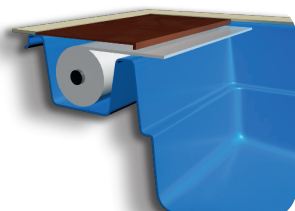

LEISURE POOLS

SWIMMING IN QUALITY AND STYLE

THE REFLECTION WITH AUTO COVER

Leisure Pools have taken the Reflection into the next generation by adding a built-in housing for an automated pool cover.

The benefits of having a retractable cover will not only improve your heating options but will keep your pool free from leaves and debris, whilst having the ability to be automatically retracted out of site.

Perfect for a variety of climates and surrounds, this design not only offers a tidy environment to store the cover, but also creates efficient use of space by having it built into the pool.

With the Reflection with Auto Cover you really can have the best of both worlds...a functional, stylish and elegantly designed swimming pool with the option to cover your pool in an efficient and easy way.